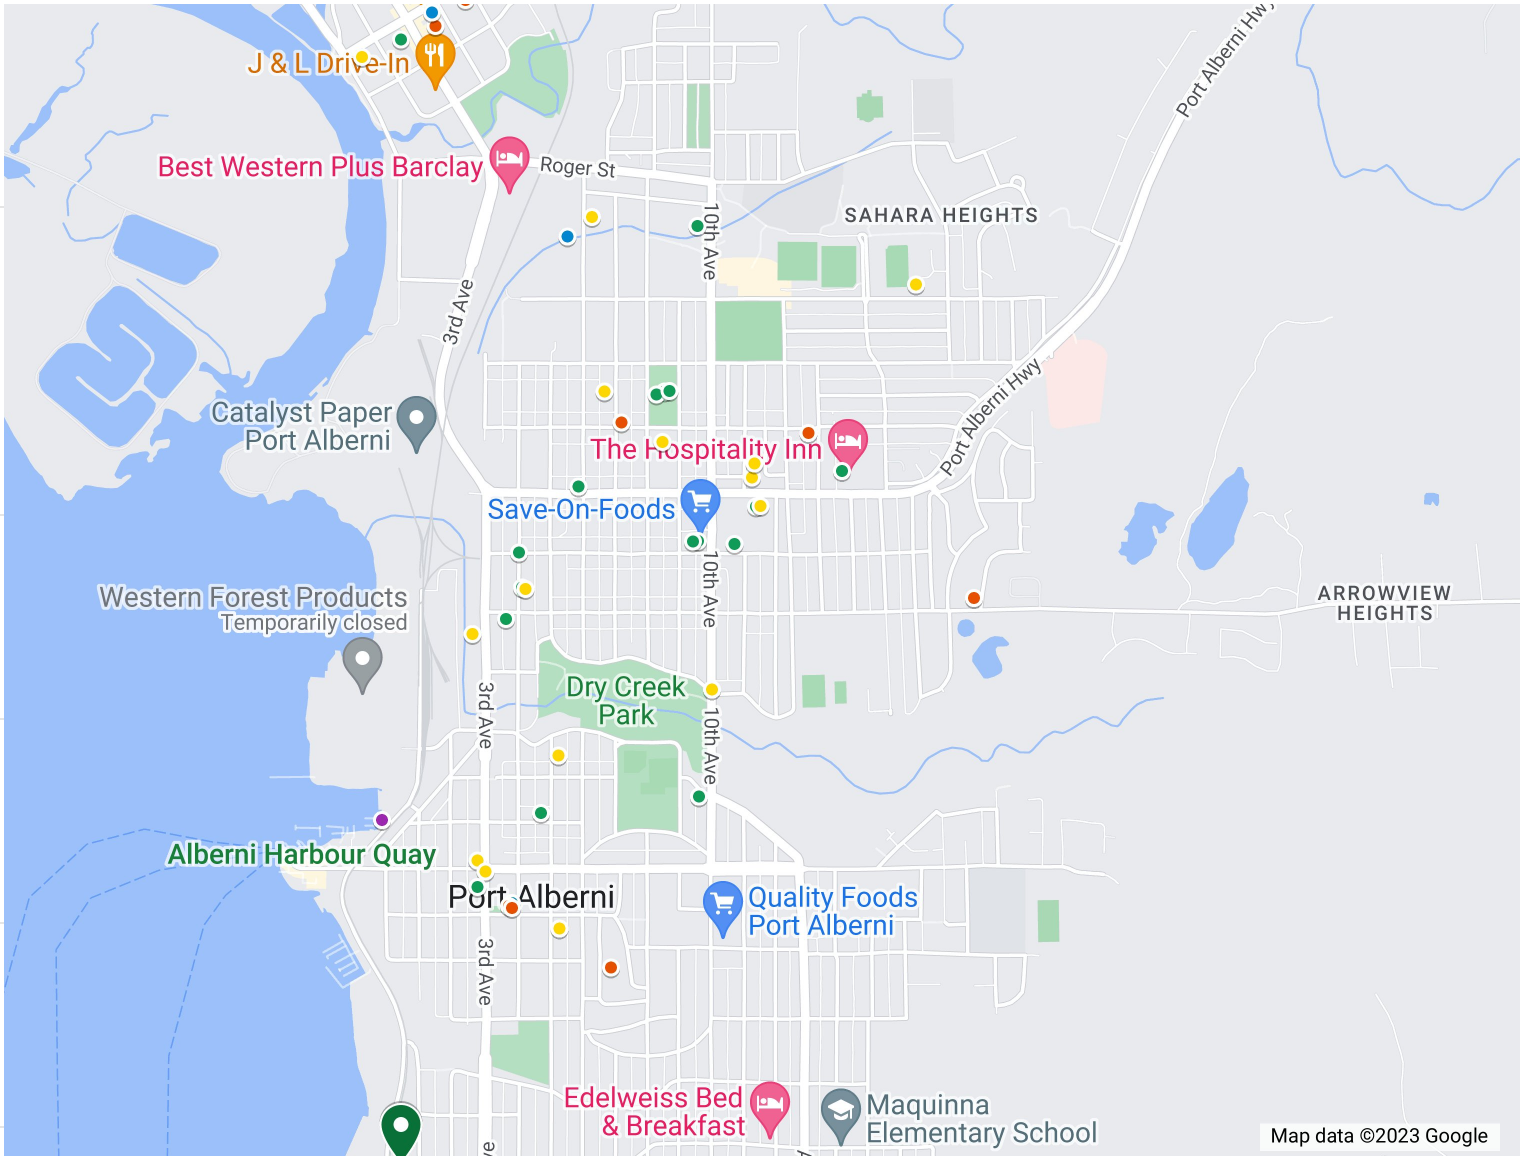

# Central Port Alberni Crime Map January 2023

- Other Theft
- Other Theft

---

- Theft From Auto
- Theft From Auto
- Auto Theft

---

- B&E
- B&E

---

- Mischief
- Mischief

---

- Auto Theft
- Auto Theft

Map data ©2023 Google