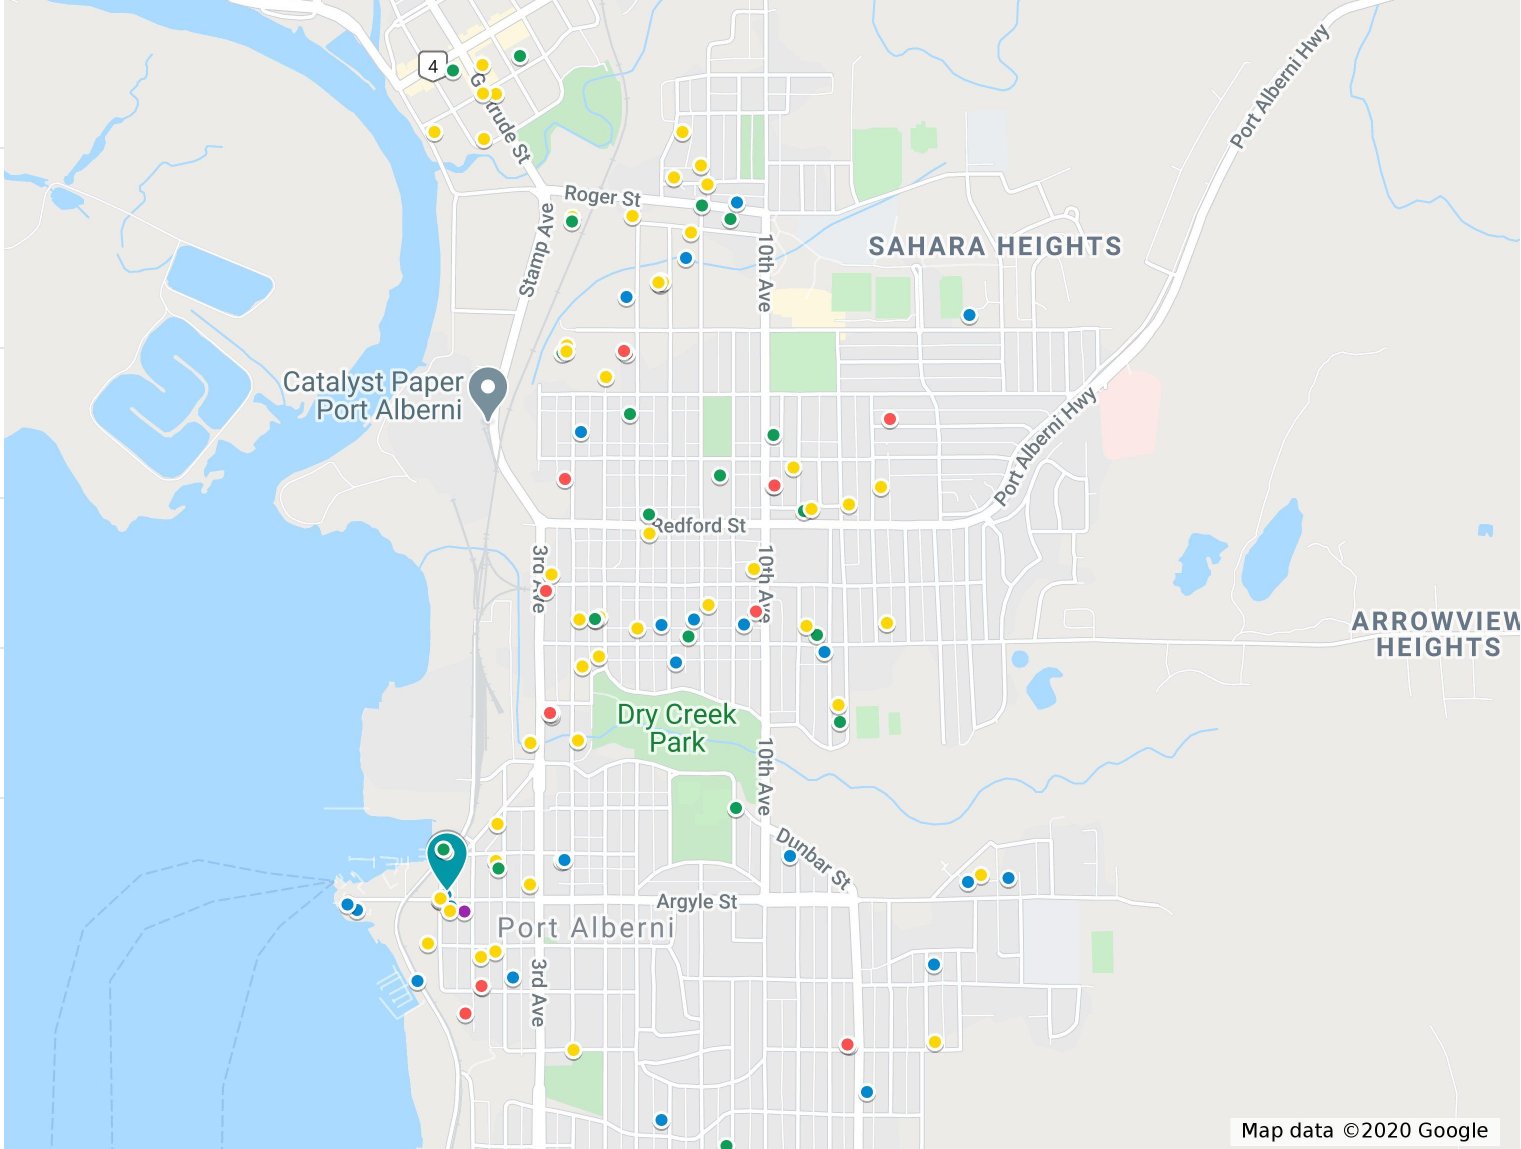

# Central Port Alberni August 2020 Crime Map

- Other Theft
  - Other Theft
- Theft From Auto
  - Theft From Auto
  - Point 11
- B&E
  - B&E
- Mischief
  - Mischief
- Auto Theft
  - Auto Theft

Map data ©2020 Google